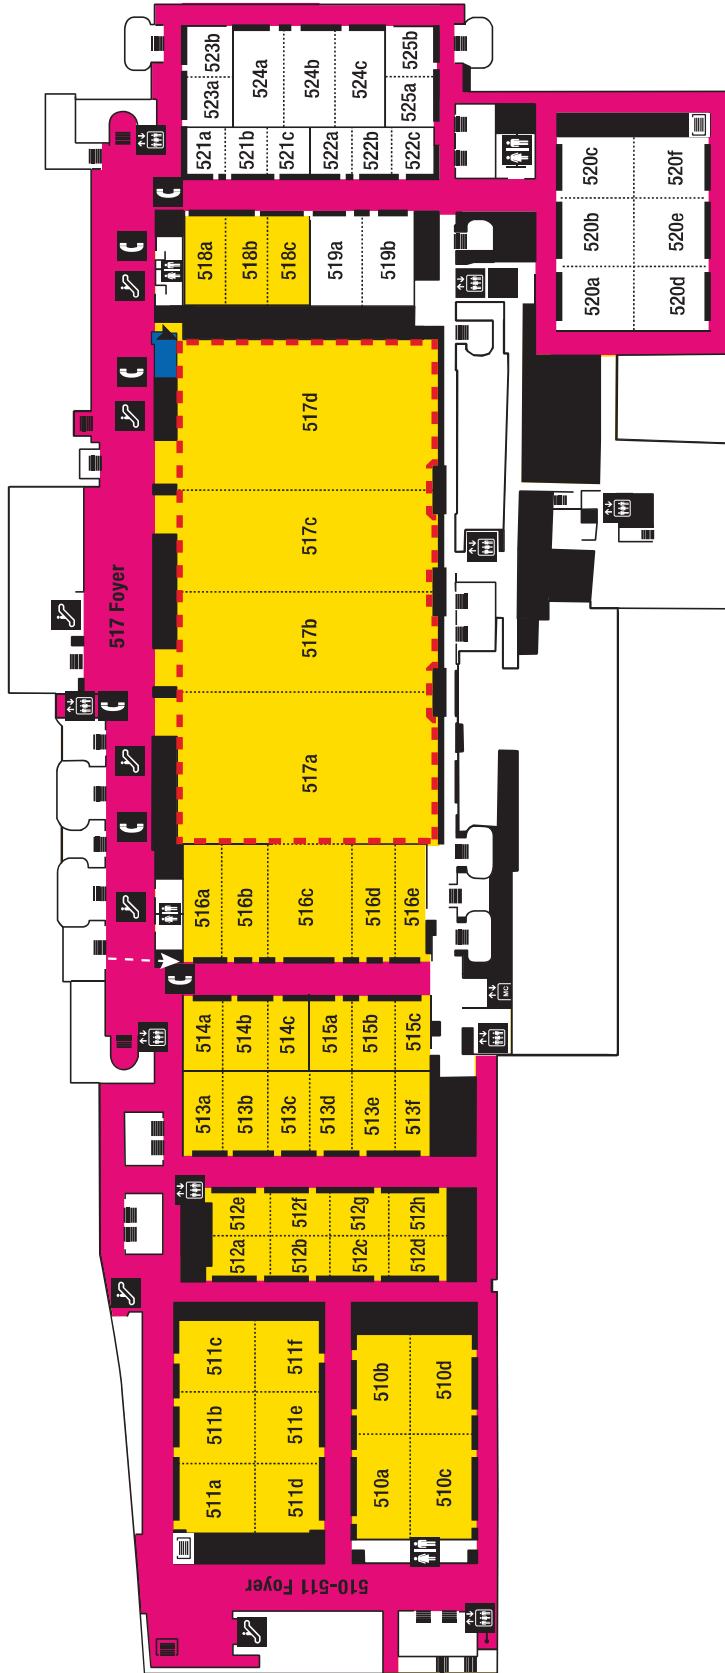

Palais Floor Plan

Level 5

Rooms 510 to 518

- Elevators
- Escalators
- Washrooms
- Phones

Level 2